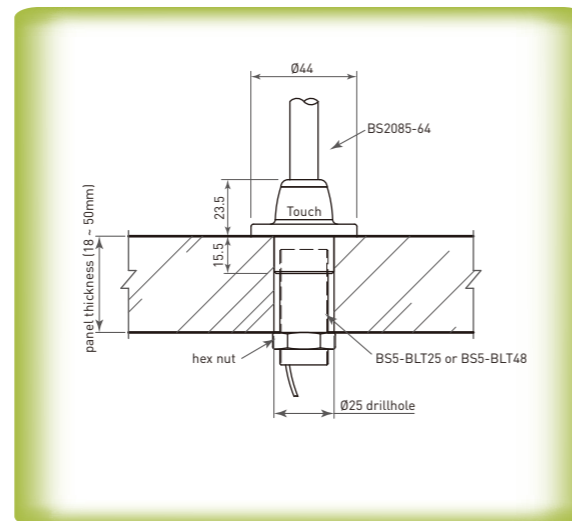

Xtra Bolt-Fix LED Flexible Light | BS2085 & BS1225

- Application: counter top, table top, podium
- Solid aluminium housing, steel flexible arm
- Aluminium touch base
- With ADC70IR.1-3 LED power supply and 3-step touch dimmer

Xtra Bolt-Fix LED Flexible Light | BS2085 & BS1225

Illustration	Article Code	Model	Description
			Xtra Bolt-Fix LED Flexible Reading Light with touch base
	09.285.132	BS2085-64NA-NW	arm L. 640mm, matt silver neutral white, glass diffuser 2 LEDs (5W)
	09.425.532	BS1225-48PC-NW	arm L. 480mm, polished chrome neutral white, 40° optical lens 1 LED (2.5W)
			Fixing Bolt
	2.55301	BS5-BLT25	25mm L. threaded tube with hex nut (for 18 - 28mm thick panel)
	2.55401	BS5-BLT48	48mm L. threaded tube with hex nut (for 18 - 50mm thick panel)